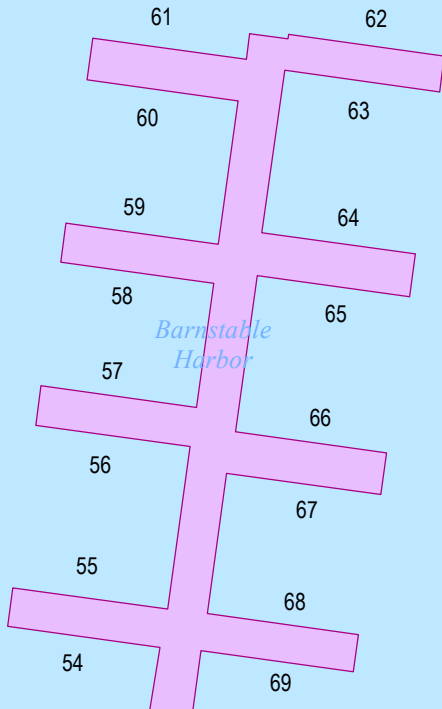

Barnstable Harbor Barnstable Harbor Barnstable Harbor Barnstable Harbor

Barnstable Harbor East Side - Slips 54-69

1 inch = 20 feet

0 5 10 20 30 40 Feet

SEAL OF THE TOWN OF BARNSTABLE, MASS. 1839

N
W E
S

bhslips54-69.mxd 3-5-25